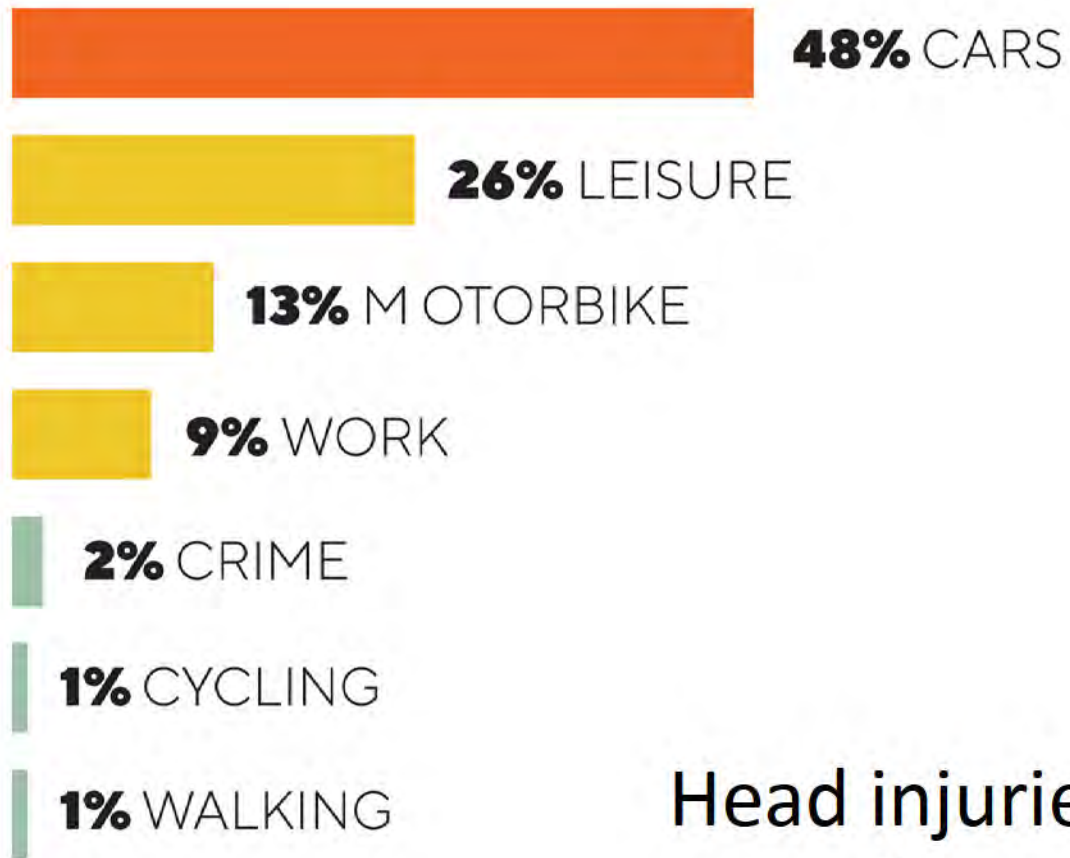

A woman with long brown hair, wearing a bright yellow raincoat and a red backpack, is leaning over a blue bicycle in a bike-sharing station. She is adjusting the black seat. The bicycle has 'BICYCLE' and 'BERRY'S' written on it. In the background, there are other bicycles, a blue bus, and a brick building. The scene is set in an urban environment.

The Future of Urban Mobility

Andy Boenau, AICP
Director of Mobility Strategy
The Gotcha Group

Where we've been

Live Free or Drive

Where we're going

Freedom of Mobility Choice

Mobility as a Service

We will plan, deliver, operate, and maintain a transportation system that is safe, enables easy movement of people and goods, enhances the economy, and improves our quality of life.

VDOT Commissioner Steve Brich

How We'll Get there

If you want to learn about a culture,
listen to the stories.

If you want to **change a culture,**
change the stories.

Michael Margolis

Head injuries in copenhagen